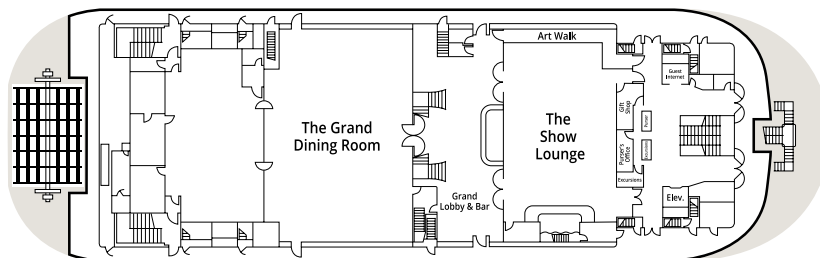

**DECK 4 – SUN DECK**

**DECK 3 – CABIN DECK**

**DECK 2 – OBSERVATION DECK**

**LOWER MEZZANINE (BETWEEN DECKS 1 AND 2)**  
THE LINCOLN LIBRARY

**DECK 1 – MAIN DECK**

- +** TRIPLE OCCUPANCY
- ★** QUADRUPLE OCCUPANCY
- ACCESSIBLE SUITES AND STATEROOMS

### SPECIFICATIONS

<b>Year Built</b> .....	Hull (1995)	<b>Passenger Decks</b> .....	4
.....	Superstructure (2017)	<b>Suites and Staterooms</b> .....	83
<b>Length</b> .....	320 feet	<b>Guests/Crew</b> .....	166/83