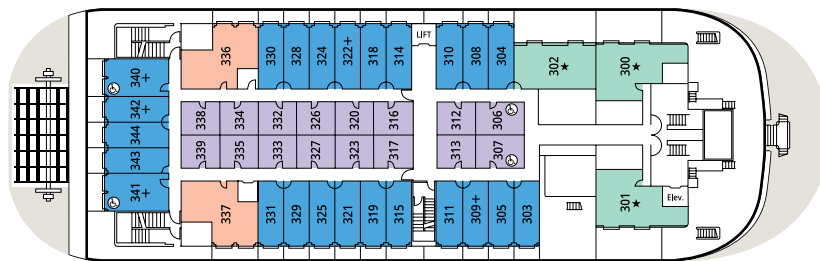

**DECK 4 – SUN DECK**

**DECK 3 – CABIN DECK**

**DECK 2 – OBSERVATION DECK**

**LOWER MEZZANINE (BETWEEN DECKS 1 AND 2)**  
THE LINCOLN LIBRARY

**DECK 1 – MAIN DECK**

- +** TRIPLE OCCUPANCY
- ★** QUADRUPLE OCCUPANCY
- ACCESSIBLE SUITES AND STATEROOMS

### SPECIFICATIONS

<b>Year Built</b> .....	Hull (1995)	<b>Passenger Decks</b> .....	4
.....	Superstructure (2017)	<b>Suites and Staterooms</b> .....	83
<b>Length</b> .....	320 feet	<b>Guests/Crew</b> .....	166/83