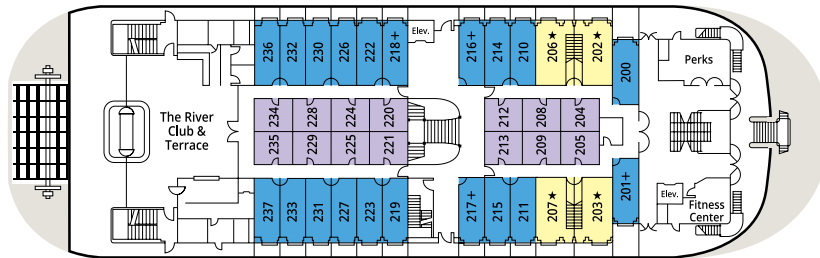

### SUITE AND STATEROOM CATEGORIES

- OS** OWNER'S SUITES WITH PRIVATE BALCONY
- DS** DELUXE SUITES WITH PRIVATE BALCONY
- VS** VERANDA SUITES WITH PRIVATE BALCONY
- LFS** LOFT SUITES WITH PRIVATE BALCONY
- IS** INTERIOR STATEROOMS

**DECK 4 – SUN DECK**

**DECK 3 – CABIN DECK**

**DECK 2 – OBSERVATION DECK**

**LOWER MEZZANINE (BETWEEN DECKS 1 AND 2)**  
THE LINCOLN LIBRARY

**DECK 1 – MAIN DECK**

- +** TRIPLE OCCUPANCY
- ★** QUADRUPLE OCCUPANCY
- ACCESSIBLE SUITES AND STATEROOMS

### SPECIFICATIONS

<b>Year Built</b> .....	Hull (1995)	<b>Passenger Decks</b> .....	4
.....	Superstructure (2017)	<b>Suites and Staterooms</b> .....	83
<b>Length</b> .....	320 feet	<b>Guests/Crew</b> .....	166/83