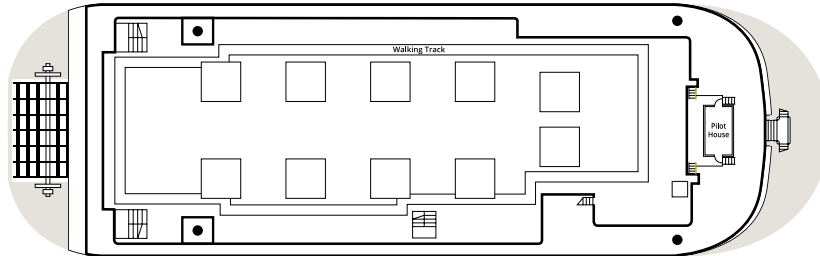

AMERICAN DUCHESS™

2020 DECK PLANS

SUITE AND STATEROOM CATEGORIES

- **OS** OWNER'S SUITES WITH PRIVATE BALCONY
- **DS** DELUXE SUITES WITH PRIVATE BALCONY
- **VS** VERANDA SUITES WITH PRIVATE BALCONY
- **LFS** LOFT SUITES WITH PRIVATE BALCONY
- **IS** INTERIOR STATEROOMS

DECK 4 – SUN DECK